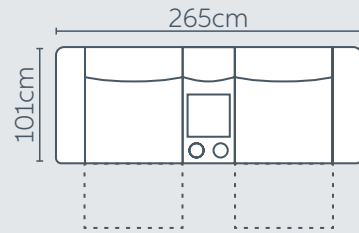

Build your own modular

**CHECK
DOORWAYS!**

1.5 Seater 1 Arm + Console
+ 1.5 Seater 1 Arm