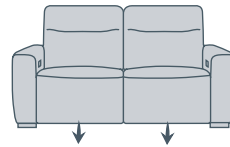

— Albany —

Albany 3 Seater with 2 Electric Motions featuring Sunday Fabric in 'Aqua'

— Albany —

Combining a clean, sophisticated design with all of the creature comforts, the Albany is sure to make an impressive design statement in your home. It's high-backed seating and lumbar support will all enhance your comfort levels.

ALBANY RECLINER SOFA OPTIONS:

3 Seater
(2 Electric Motions)

Length: 221cm
Depth: 101cm
Height: 97cm

2 Seater
(2 Electric Motions)

Length: 171cm
Depth: 101cm
Height: 97cm

Recliner
(Electric Motion)

Length: 110cm
Depth: 101cm
Height: 97cm

Plush® think sofas

BUILD YOUR OWN MODULAR

Chaise + Armless 1.5 Seater
+ 1.5 Seater 1 Arm
Length: 305cm
Depth: 160cm
Height: 97cm

1.5 Seater 1 Arm + Armless 1.5
Seater + Wedge Corner + Armless
1.5 Seater + Console + Chaise
Length: 357cm
Depth: 312cm
Height: 97cm

Chaise
Length: 110cm
Depth: 160cm
Height: 97cm

Wedge Corner
Length: 117cm
Depth: 105cm
Height: 97cm

Console
(2 Cup Holders & USB)
Length: 45cm
Depth: 101cm
Height: 97cm

Special Features:

- Available in 50+ colours (Ancona, Friday, Vogar, Sunday, Hutton, Oregon, River)
- USB Port located on recliner buttons.