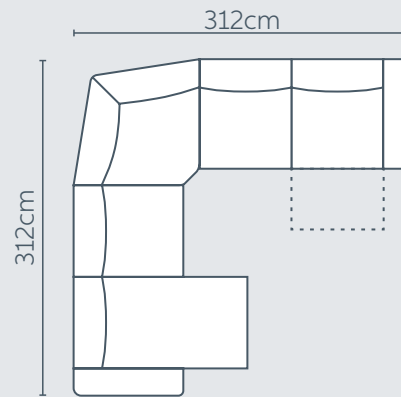

ALBANY MODULAR SOFA OPTIONS:

1.5 Seater 1 Arm
(Electric Motion)
Length: 110cm
Depth: 101cm
Height: 97cm

Armless 1.5 Seater
(Electric Motion)
Length: 85cm
Depth: 101cm
Height: 97cm

Armless 1.5 Seater
Length: 85cm
Depth: 101cm
Height: 97cm

Chaise
Length: 110cm
Depth: 160cm
Height: 97cm

Wedge Corner
Length: 117cm
Depth: 105cm
Height: 97cm

Console
(2 Cup Holders & USB)
Length: 45cm
Depth: 101cm
Height: 97cm

Special Features:

- Available in 50+ colours (Ancona, Friday, Vogar, Sunday, Hutton, Oregon, River)
- USB Port located on recliner buttons.

Build your own modular

**CHECK
DOORWAYS!**

1.5 Seater 1 Arm + Console
+ 1.5 Seater 1 Arm

1.5 Seater 1 Arm + Armless 1.5 Seater
+ 1.5 Seater 1 Arm

1.5 Seater 1 Arm + Console + Armless 1.5 Seater
+ Wedge Corner + Armless 1.5 Seater +
1.5 Seater 1 Arm

Chaise + Armless 1.5 Seater + Wedge Corner +
Armless 1.5 Seater + 1.5 Seater 1 Arm

1.5 Seater 1 Arm + Armless 1.5 Seater +
Wedge Corner + Console + 1.5 Seater 1 Arm

Many more configurations available. Ask Showroom staff for assistance.