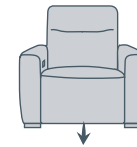

ALBANY RECLINER SOFA OPTIONS:

3 Seater
(2 Electric Motions)

Length: 221cm
Depth: 101cm
Height: 97cm

2 Seater
(2 Electric Motions)

Length: 171cm
Depth: 101cm
Height: 97cm

Recliner
(Electric Motion)

Length: 110cm
Depth: 101cm
Height: 97cm

Plush® think sofas

BUILD YOUR OWN MODULAR

Chaise + Armless 1.5 Seater
+ 1.5 Seater 1 Arm
Length: 305cm
Depth: 160cm
Height: 97cm

1.5 Seater 1 Arm + Armless 1.5
Seater + Wedge Corner + Armless
1.5 Seater + Console + Chaise
Length: 357cm
Depth: 312cm
Height: 97cm