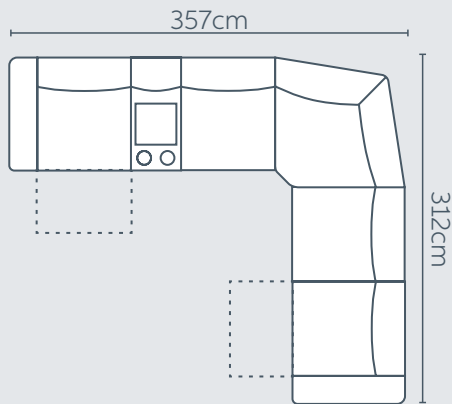

1.5 Seater 1 Arm + Console + Armless 1.5 Seater
+ Wedge Corner + Armless 1.5 Seater +
1.5 Seater 1 Arm