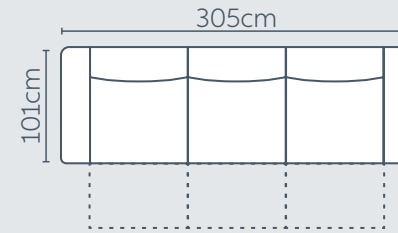

1.5 Seater 1 Arm + Armless 1.5 Seater
+ 1.5 Seater 1 Arm