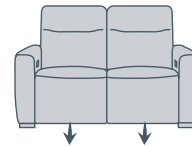

ALBANY RECLINER SOFA OPTIONS:

3 Seater
(2 Electric Motions)

Length: 221cm
Depth: 101cm
Height: 97cm

2 Seater
(2 Electric Motions)

Length: 171cm
Depth: 101cm
Height: 97cm

Recliner
(Electric Motion)

Length: 110cm
Depth: 101cm
Height: 97cm

Plush® think sofas

BUILD YOUR OWN MODULAR

Chaise + Armless 1.5 Seater
+ 1.5 Seater 1 Arm
Length: 305cm
Depth: 160cm
Height: 97cm

1.5 Seater 1 Arm + Armless 1.5
Seater + Wedge Corner + Armless
1.5 Seater + Console + Chaise
Length: 357cm
Depth: 312cm
Height: 97cm

Chaise
Length: 110cm
Depth: 160cm
Height: 97cm

Wedge Corner
Length: 117cm
Depth: 105cm
Height: 97cm

Console
(2 Cup Holders & USB)
Length: 45cm
Depth: 101cm
Height: 97cm

Special Features:

- Available in 50+ colours (Ancona, Friday, Vogar, Sunday, Hutton, Oregon, River)
- USB Port located on recliner buttons.