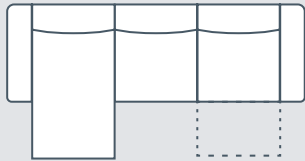

ALBANY RECLINER SOFA OPTIONS:

3 Seater
(2 Electric Motions)

Length: 221cm
Depth: 101cm
Height: 97cm

2 Seater
(2 Electric Motions)

Length: 171cm
Depth: 101cm
Height: 97cm

Recliner
(Electric Motion)

Length: 110cm
Depth: 101cm
Height: 97cm

Special Features:

- Available in 50+ colours (Ancona, Friday, Vogar, Sunday, Hutton, Oregon, River)
- USB Port located on recliner buttons.

Visit our website now to view full range of covers available:

plush.com.au

Plush® think sofas

BUILD YOUR OWN MODULAR

Chaise + Armless 1.5 Seater
+ 1.5 Seater 1 Arm
Length: 305cm
Depth: 160cm
Height: 97cm

1.5 Seater 1 Arm + Armless 1.5
Seater + Wedge Corner + Armless
1.5 Seater + Console + Chaise
Length: 357cm
Depth: 312cm
Height: 97cm