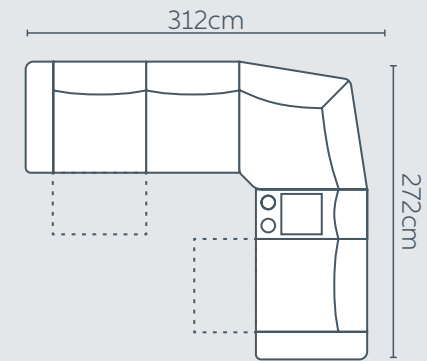

1.5 Seater 1 Arm + Armless 1.5 Seater +
Wedge Corner + Console + 1.5 Seater 1 Arm

Many more configurations available. Ask Showroom staff for assistance.

Visit our website now to view full range of covers available:

plush.com.au

Please note that all dimensions stated above are to be used as a guide only. Minor variances in dimensions may occur, subject to the manufacturer. Please see a staff member for more information. This design remains the intellectual property of Plush. Improvements or changes to this design, manufacturing techniques or dimensions may occur without notice. Please confirm details with your local Plush store before ordering. *10 Year Peace of Mind Warranty® covers frame, leather or fabric cover, springs, foam, webbing and stitching for a period of ten years as per a pro rata schedule. Conditions and limitations apply, see in-store for details. © Plush 2022