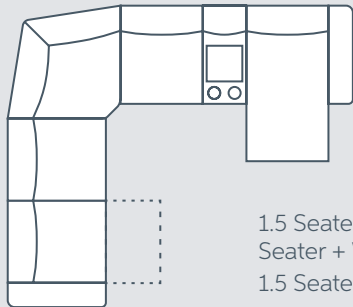

ALBANY RECLINER SOFA OPTIONS:

3 Seater
(2 Electric Motions)

Length: 221cm
Depth: 101cm
Height: 97cm

2 Seater
(2 Electric Motions)

Length: 171cm
Depth: 101cm
Height: 97cm

Recliner
(Electric Motion)

Length: 110cm
Depth: 101cm
Height: 97cm

Plush® think sofas

BUILD YOUR OWN MODULAR

Chaise + Armless 1.5 Seater
+ 1.5 Seater 1 Arm
Length: 305cm
Depth: 160cm
Height: 97cm

1.5 Seater 1 Arm + Armless 1.5
Seater + Wedge Corner + Armless
1.5 Seater + Console + Chaise
Length: 357cm
Depth: 312cm
Height: 97cm

ALBANY MODULAR SOFA OPTIONS:

1.5 Seater 1 Arm
(Electric Motion)
Length: 110cm
Depth: 101cm
Height: 97cm

Armless 1.5 Seater
(Electric Motion)
Length: 85cm
Depth: 101cm
Height: 97cm

Armless 1.5 Seater
Length: 85cm
Depth: 101cm
Height: 97cm

Chaise
Length: 110cm
Depth: 160cm
Height: 97cm

Wedge Corner
Length: 117cm
Depth: 105cm
Height: 97cm

Console
(2 Cup Holders & USB)
Length: 45cm
Depth: 101cm
Height: 97cm

Special Features:

- Available in 50+ colours (Ancona, Friday, Vogar, Sunday, Hutton, Oregon, River)
- USB Port located on recliner buttons.