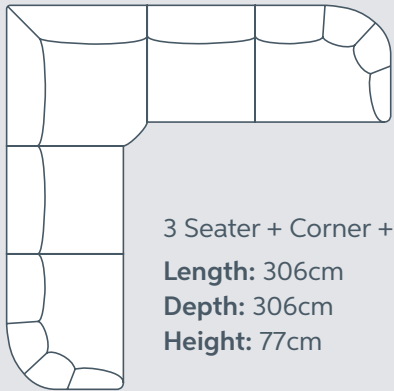

ALDER STANDARD SOFA OPTIONS:

3.5 Seater

Length: 230cm
Depth: 93cm
Height: 77cm

3 Seater

Length: 216cm
Depth: 93cm
Height: 77cm

2 Seater

Length: 176cm
Depth: 93cm
Height: 77cm

Armchair

Length: 131cm
Depth: 93cm
Height: 77cm

Special Features:

- Available in 40+ colours (Balloon, Tarim, Ancona, Faith, Sunday, Friday & Canna Fabric)

Visit our website now to view full range of covers available:
[plush.com.au](https://www.plush.com.au)

BUILD YOUR OWN MODULAR

3 Seater + Corner + 3 Seater
Length: 306cm
Depth: 306cm
Height: 77cm

3 Seater + Chaise
Length: 302cm
Depth: 155cm
Height: 77cm

1.5 Seater + Chaise
Length: 216cm
Depth: 155cm
Height: 77cm

ALDER MODULAR SOFA OPTIONS:

1.5 Seater Armless
Length: 86cm
Depth: 93cm
Height: 77cm

1.5 Seater 1 Arm
Length: 108cm
Depth: 93cm
Height: 77cm

3 Seater 1 Arm
Length: 194cm
Depth: 93cm
Height: 77cm

Wedge Corner
Length: 112cm
Depth: 112cm
Height: 77cm