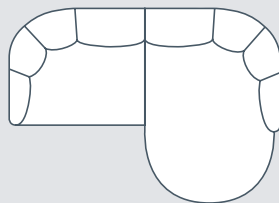

ALDER STANDARD SOFA OPTIONS:

3.5 Seater

Length: 230cm
Depth: 93cm
Height: 77cm

3 Seater

Length: 216cm
Depth: 93cm
Height: 77cm

2 Seater

Length: 176cm
Depth: 93cm
Height: 77cm

Armchair

Length: 131cm
Depth: 93cm
Height: 77cm

Special Features:

- Available in 40+ colours (Balloon, Tarim, Ancona, Faith, Sunday, Friday & Canna Fabric)

Visit our website now to view full range of covers available:
[plush.com.au](https://www.plush.com.au)

BUILD YOUR OWN MODULAR

3 Seater + Corner + 3 Seater
Length: 306cm
Depth: 306cm
Height: 77cm

3 Seater + Chaise
Length: 302cm
Depth: 155cm
Height: 77cm

1.5 Seater + Chaise
Length: 216cm
Depth: 155cm
Height: 77cm

ALDER MODULAR SOFA OPTIONS:

1.5 Seater Armless
Length: 86cm
Depth: 93cm
Height: 77cm

1.5 Seater 1 Arm
Length: 108cm
Depth: 93cm
Height: 77cm

3 Seater 1 Arm
Length: 194cm
Depth: 93cm
Height: 77cm

Wedge Corner
Length: 112cm
Depth: 112cm
Height: 77cm