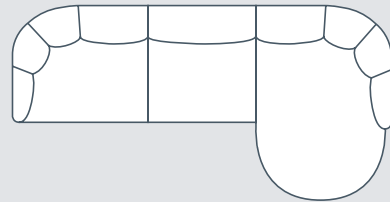

ALDER STANDARD SOFA OPTIONS:

3.5 Seater

Length: 230cm
Depth: 93cm
Height: 77cm

3 Seater

Length: 216cm
Depth: 93cm
Height: 77cm

2 Seater

Length: 176cm
Depth: 93cm
Height: 77cm

Armchair

Length: 131cm
Depth: 93cm
Height: 77cm

Special Features:

- Available in 40+ colours (Balloon, Tarim, Ancona, Faith, Sunday, Friday & Canna Fabric)

Visit our website now to view full range of covers available:
[plush.com.au](https://www.plush.com.au)

BUILD YOUR OWN MODULAR

3 Seater + Corner + 3 Seater
Length: 306cm
Depth: 306cm
Height: 77cm

3 Seater + Chaise
Length: 302cm
Depth: 155cm
Height: 77cm

1.5 Seater + Chaise
Length: 216cm
Depth: 155cm
Height: 77cm

ALDER MODULAR SOFA OPTIONS:

1.5 Seater Armless
Length: 86cm
Depth: 93cm
Height: 77cm

1.5 Seater 1 Arm
Length: 108cm
Depth: 93cm
Height: 77cm

3 Seater 1 Arm
Length: 194cm
Depth: 93cm
Height: 77cm

Wedge Corner
Length: 112cm
Depth: 112cm
Height: 77cm