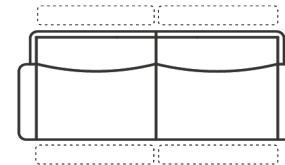

BAROSSA SOFA OPTIONS:

3 Seat Dual Electric Recliners with Electric Headrests & Console

Length: 242cm
Depth: 103-161cm
Height: 88-102cm

3 Seat Dual Electric Recliners with Electric Headrests

Length: 210cm
Depth: 103-161cm
Height: 88-102cm