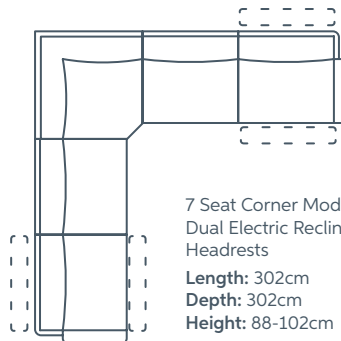

BAROSSA SOFA OPTIONS:

3 Seat Dual Electric Recliners with Electric Headrests & Console

Length: 242cm
Depth: 103-161cm
Height: 88-102cm

3 Seat Dual Electric Recliners with Electric Headrests

Length: 210cm
Depth: 103-161cm
Height: 88-102cm

2.5 Seat Dual Electric Recliners with Electric Headrests

Length: 194cm
Depth: 103-161cm
Height: 88-102cm

2 Seat Dual Electric Recliners with Electric Headrests

Length: 166cm
Depth: 103-161cm
Height: 88-102cm

7 Seat Corner Modular with Dual Electric Recliners & Electric Headrests

Length: 302cm
Depth: 302cm
Height: 88-102cm

4 Seat Dual Electric Recliners with Electric Headrests

Length: 293cm
Depth: 103-161cm
Height: 88-102cm

Electric Recliner with Electric Headrest

Length: 106cm
Depth: 103-161cm
Height: 88-102cm

Special Features

- Available in Lakeview, Cloud, Canna, & Friday fabrics in a variety of colours
- Console includes a storage compartment, USB & Type-C charging ports & cup holders