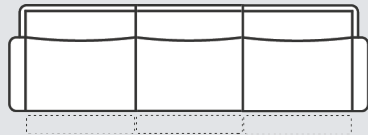

Electric Recliner with Electric Headrest

Length: 106cm
Depth: 103-161cm
Height: 88-102cm

Special Features

- Available in Lakeview, Cloud, Canna, & Friday fabrics in a variety of colours
- Console includes a storage compartment, USB & Type-C charging ports & cup holders

BUILD YOUR OWN MODULAR

1.5 Seater 1 Arm + Console with Drink Holders + Armless 1.5 Seater + Console with Drink Holders + 1.5 Seater 1 Arm

Length: 357cm
Depth: 103-161cm
Height: 88-102cm

1.25 Seater 1 Arm + Armless 1.25 Seater + 1.25 Seater 1 Arm

Length: 269cm
Depth: 103-161cm
Height: 88-102cm

1.5 Seater 1 Arm + Armless 1.5 Seat Recliner+ 1.5 Seater 1 Arm

Length: 293cm
Depth: 103-161cm
Height: 88-102cm

BAROSSA MODULAR OPTIONS:

Wedge Corner
Length: 114cm
Depth: 114cm
Height: 88-102cm