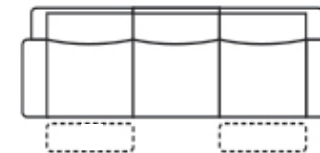

BAROSSA SOFA OPTIONS:

3 Seat Dual Electric Recliners with Electric Headrests & Console

Length: 242cm
Depth: 103-161cm
Height: 88-102cm

3 Seat Dual Electric Recliners with Electric Headrests

Length: 210cm
Depth: 103-161cm
Height: 88-102cm

2.5 Seat Dual Electric Recliners with Electric Headrests

Length: 194cm
Depth: 103-161cm
Height: 88-102cm

2 Seat Dual Electric Recliners with Electric Headrests

Length: 166cm
Depth: 103-161cm
Height: 88-102cm

7 Seat Corner Modular with Dual Electric Recliners & Electric Headrests

Length: 302cm
Depth: 302cm
Height: 88-102cm

4 Seat Dual Electric Recliners with Electric Headrests

Length: 293cm
Depth: 103-161cm
Height: 88-102cm

Electric Recliner with Electric Headrest

Length: 106cm
Depth: 103-161cm
Height: 88-102cm

Special Features

- Available in Lakeview, Cloud, Canna, & Friday fabrics in a variety of colours
- Console includes a storage compartment, USB & Type-C charging ports & cup holders