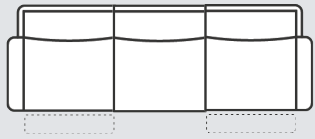

Electric Recliner with Electric Headrest

Length: 106cm
Depth: 103-161cm
Height: 88-102cm

Special Features

- Available in Lakeview, Cloud, Canna, & Friday fabrics in a variety of colours
- Console includes a storage compartment, USB & Type-C charging ports & cup holders

BUILD YOUR OWN MODULAR

1.5 Seater 1 Arm + Console with Drink Holders + Armless 1.5 Seater + Console with Drink Holders + 1.5 Seater 1 Arm

Length: 357cm
Depth: 103-161cm
Height: 88-102cm

1.25 Seater 1 Arm + Armless 1.25 Seater + 1.25 Seater 1 Arm