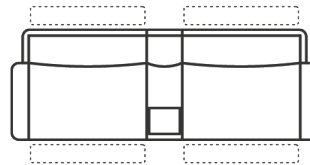

BAROSSA SOFA OPTIONS:

3 Seat Dual Electric Recliners with Electric Headrests & Console

Length: 242cm
Depth: 103-161cm
Height: 88-102cm