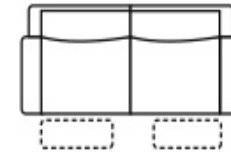

BAROSSA SOFA OPTIONS:

3 Seat Dual Electric Recliners with Electric Headrests & Console

Length: 242cm
Depth: 103-161cm
Height: 88-102cm

3 Seat Dual Electric Recliners with Electric Headrests

Length: 210cm
Depth: 103-161cm
Height: 88-102cm

2.5 Seat Dual Electric Recliners with Electric Headrests

Length: 194cm
Depth: 103-161cm
Height: 88-102cm

2 Seat Dual Electric Recliners with Electric Headrests

Length: 166cm
Depth: 103-161cm
Height: 88-102cm