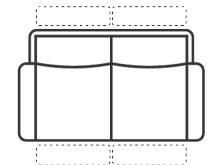

BAROSSA SOFA OPTIONS:

3 Seat Dual Electric Recliners with Electric Headrests & Console

Length: 242cm
Depth: 103-161cm
Height: 88-102cm

3 Seat Dual Electric Recliners with Electric Headrests

Length: 210cm
Depth: 103-161cm
Height: 88-102cm

2.5 Seat Dual Electric Recliners with Electric Headrests

Length: 194cm
Depth: 103-161cm
Height: 88-102cm

2 Seat Dual Electric Recliners with Electric Headrests

Length: 166cm
Depth: 103-161cm
Height: 88-102cm

Electric Recliner with Electric Headrest

Length: 106cm
Depth: 103-161cm
Height: 88-102cm

Special Features

- Available in Lakeview, Cloud, Canna, & Friday fabrics in a variety of colours
- Console includes a storage compartment, USB & Type-C charging ports & cup holders

1.5 Seat Left Arm Facing Electric Recliner with Electric Headrest
Length: 105cm
Depth: 103-161cm
Height: 88-102cm

1.5 Seat Right Arm Facing Electric Recliner with Electric Headrest
Length: 105cm
Depth: 103-161cm
Height: 88-102cm