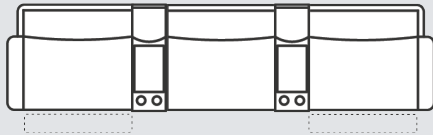

BUILD YOUR OWN MODULAR

1.5 Seater 1 Arm + Console with Drink Holders + Armless 1.5 Seater + Console with Drink Holders + 1.5 Seater 1 Arm

Length: 357cm
Depth: 103-161cm
Height: 88-102cm