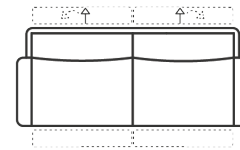

BLAISE SOFA OPTIONS:

3 Seater
(Electric Motion, Telescopic Headrest & Electric Lumbar)
Length: 210cm
Depth: 102-167cm
Height: 97-105cm

3 Seater
(Electric Motion & Telescopic Headrest)
Length: 210cm
Depth: 102-167cm
Height: 97-105cm

4.5 Seater
(Electric Motion, Telescopic Headrest & Electric Lumbar)
Length: 295cm
Depth: 102-167cm
Height: 97-105cm

4.5 Seater
(Electric Motion & Telescopic Headrest)
Length: 295cm
Depth: 102-167cm
Height: 97-105cm

Wedge Corner
Length: 112cm
Depth: 112cm
Height: 97-105cm

Chaise
Length: 105cm
Depth: 164cm
Height: 97-105cm

Electric Opening Console with Drink Holder & Wireless Charging
Length: 33cm
Depth: 100cm
Height: 97cm

BUILD YOUR OWN MODULAR

1.5 Seater 1 Arm + Electric Opening Console with Drink Holders + Armless 1.5 Seater + Electric Opening Console with Drink Holders + 1.5 Seater 1 Arm

Length: 361cm
Depth: 102-167cm
Height: 97-105cm