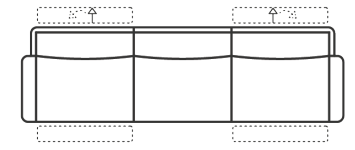

BLAISE SOFA OPTIONS:

3 Seater
(Electric Motion, Telescopic Headrest & Electric Lumbar)
Length: 210cm
Depth: 102-167cm
Height: 97-105cm

3 Seater
(Electric Motion & Telescopic Headrest)
Length: 210cm
Depth: 102-167cm
Height: 97-105cm

4.5 Seater
(Electric Motion, Telescopic Headrest & Electric Lumbar)
Length: 295cm
Depth: 102-167cm
Height: 97-105cm

4.5 Seater
(Electric Motion & Telescopic Headrest)
Length: 295cm
Depth: 102-167cm
Height: 97-105cm

3 Seater with Chaise
(Electric Motion, Telescopic Headrest & Electric Lumbar)
Length: 295cm
Depth: 164cm
Height: 97-105cm

3 Seater with Chaise
(Electric Motion & Telescopic Headrest)
Length: 295cm
Depth: 164cm
Height: 97-105cm

Wedge Corner
Length: 112cm
Depth: 112cm
Height: 97-105cm

Chaise
Length: 105cm
Depth: 164cm
Height: 97-105cm

Electric Opening Console with Drink Holder & Wireless Charging
Length: 33cm
Depth: 100cm
Height: 97cm