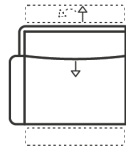

BLAISE MODULAR SOFA OPTIONS:

1.5 Seater Armless Electric Recliner & Telescopic Headrest
Length: 85cm
Depth: 102-167cm
Height: 97-105cm

1.5 Seater Arm Facing Electric Recliner, Telescopic Headrest & Electric Lumbar
Length: 105cm
Depth: 102-167cm
Height: 97-105cm