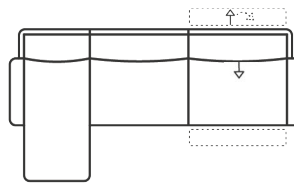

BLAISE SOFA OPTIONS:

3 Seater
(Electric Motion, Telescopic Headrest & Electric Lumbar)
Length: 210cm
Depth: 102-167cm
Height: 97-105cm

3 Seater
(Electric Motion & Telescopic Headrest)
Length: 210cm
Depth: 102-167cm
Height: 97-105cm

4.5 Seater
(Electric Motion, Telescopic Headrest & Electric Lumbar)
Length: 295cm
Depth: 102-167cm
Height: 97-105cm

4.5 Seater
(Electric Motion & Telescopic Headrest)
Length: 295cm
Depth: 102-167cm
Height: 97-105cm