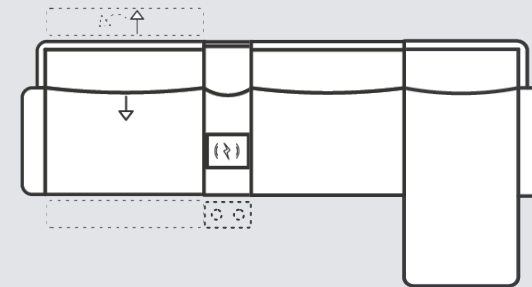

Wedge Corner
Length: 112cm
Depth: 112cm
Height: 97-105cm

Chaise
Length: 105cm
Depth: 164cm
Height: 97-105cm

Electric Opening Console with Drink Holder & Wireless Charging
Length: 33cm
Depth: 100cm
Height: 97cm

BUILD YOUR OWN MODULAR

1.5 Seater 1 Arm + Electric Opening Console with Drink Holders + Armless 1.5 Seater + Electric Opening Console with Drink Holders + 1.5 Seater 1 Arm

Length: 361cm
Depth: 102-167cm
Height: 97-105cm

1.5 Seater 1 Arm + Electric Opening Console with Drink Holders + Armless 1.5 Seater + Chaise

Length: 328cm
Depth: 164-167cm
Height: 97-105cm

Visit our website now to view full range of covers available:
plush.com.au