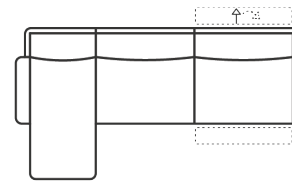

3 Seater with Chaise
(Electric Motion & Telescopic Headrest)
Length: 295cm
Depth: 164cm
Height: 97-105cm

Electric Recliner & Telescopic Headrest
Length: 125cm
Depth: 102-167cm
Height: 97-105cm

Special Features:

- Available in Veneto, Dakota, Performance Leather M & Safari

Visit our website now to view full range of covers available:

plush.com.au

Please note that all dimensions stated above are to be used as a guide only. Minor variances in dimensions may occur, subject to the manufacturer. Please see a staff member for more information. This design remains the intellectual property of Plush. Improvements or changes to this design, manufacturing techniques or dimensions may occur without notice. Please confirm details with your local Plush store before ordering. *10 Year Peace of Mind Warranty® covers frame, leather or fabric cover, springs, foam, webbing and stitching for a period of ten years as per a pro rata schedule. Conditions and limitations apply, see in-store for details. © Plush 2025