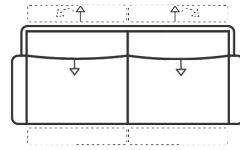

BLAISE SOFA OPTIONS:

3 Seater
(Electric Motion, Telescopic Headrest & Electric Lumbar)
Length: 210cm
Depth: 102-167cm
Height: 97-105cm

3 Seater
(Electric Motion & Telescopic Headrest)
Length: 210cm
Depth: 102-167cm
Height: 97-105cm

4.5 Seater
(Electric Motion, Telescopic Headrest & Electric Lumbar)
Length: 295cm
Depth: 102-167cm
Height: 97-105cm

4.5 Seater
(Electric Motion & Telescopic Headrest)
Length: 295cm
Depth: 102-167cm
Height: 97-105cm

Wedge Corner
Length: 112cm
Depth: 112cm
Height: 97-105cm

Chaise
Length: 105cm
Depth: 164cm
Height: 97-105cm

Electric Opening Console with Drink Holder & Wireless Charging
Length: 33cm
Depth: 100cm
Height: 97cm

BUILD YOUR OWN MODULAR

1.5 Seater 1 Arm + Electric Opening Console with Drink Holders + Armless 1.5 Seater + Electric Opening Console with Drink Holders + 1.5 Seater 1 Arm

Length: 361cm
Depth: 102-167cm
Height: 97-105cm