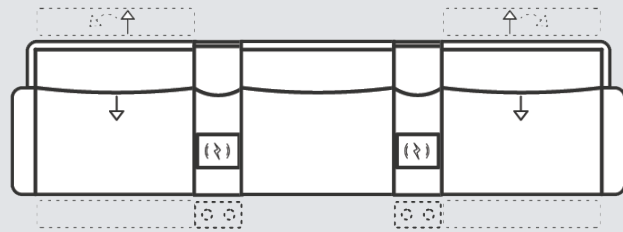

Wedge Corner
Length: 112cm
Depth: 112cm
Height: 97-105cm

Chaise
Length: 105cm
Depth: 164cm
Height: 97-105cm

Electric Opening Console with Drink Holder & Wireless Charging
Length: 33cm
Depth: 100cm
Height: 97cm

BUILD YOUR OWN MODULAR

1.5 Seater 1 Arm + Electric Opening Console with Drink Holders + Armless 1.5 Seater + Electric Opening Console with Drink Holders + 1.5 Seater 1 Arm

Length: 361cm
Depth: 102-167cm
Height: 97-105cm

1.5 Seater 1 Arm + Electric Opening Console with Drink Holders + Armless 1.5 Seater + Chaise

Length: 328cm
Depth: 164-167cm
Height: 97-105cm

Visit our website now to view full range of covers available:
plush.com.au