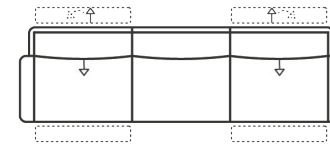

BLAISE SOFA OPTIONS:

3 Seater
(Electric Motion, Telescopic Headrest & Electric Lumbar)
Length: 210cm
Depth: 102-167cm
Height: 97-105cm

3 Seater
(Electric Motion & Telescopic Headrest)
Length: 210cm
Depth: 102-167cm
Height: 97-105cm

4.5 Seater
(Electric Motion, Telescopic Headrest & Electric Lumbar)
Length: 295cm
Depth: 102-167cm
Height: 97-105cm

4.5 Seater
(Electric Motion & Telescopic Headrest)
Length: 295cm
Depth: 102-167cm
Height: 97-105cm