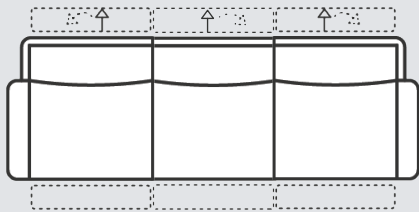

Armchair
(Electric Motion & Telescopic Headrest)
Length: 129cm
Depth: 96cm
Height: 92-104cm

Special Features

- Telescopic headrests offering versatility and comfort
- Available in Performance C/S Leather in a variety of colour options

BUILD YOUR OWN MODULAR

1.5 Seat 1 Arm + Console + 1.5 Seat Armless + Chaise

Length: 331cm
Depth: 146cm
Height: 92-104cm

1.25 Seat 1 Arm + 1.25 Seat Armless + 1.25 Seat 1 Arm

Length: 283cm
Depth: 96cm
Height: 92-104cm