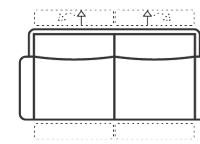

✓ Free 10 Year Peace of Mind Warranty®

✓ Made specifically to your order. Home delivery available including installation.

BODHI RECLINER SOFA OPTIONS:

2 Seater
(Electric Motion & Telescopic Headrest)
Length: 186cm
Depth: 96cm
Height: 92-104cm

2 Seater
(Electric Motion & Telescopic Headrest & Console)
Length: 219cm
Depth: 96cm
Height: 92-104cm

2.5 Seater
(Electric Motion & Telescopic Headrest)
Length: 206cm
Depth: 96cm
Height: 92-104cm

2.5 Seater
(Electric Motion & Telescopic Headrest & Console)
Length: 239cm
Depth: 96cm
Height: 92-104cm

3 Seater
(Electric Motion & Telescopic Headrest)
Length: 216cm
Depth: 96cm
Height: 92-104cm

3 Seater
(Electric Motion & Telescopic Headrest & Console)
Length: 249cm
Depth: 96cm
Height: 92-104cm

3 Seater with Chaise
(Electric Motion & Telescopic Headrest)
Length: 298cm
Depth: 146cm
Height: 92-104cm