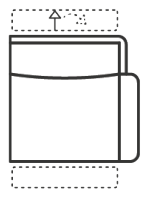

BODHI MODULAR SOFA OPTIONS:

1 Seat Armless

Length: 67cm
Depth: 96cm
Height: 92cm

1 Seat Armless
 (Electric Motion & Headrest)

Length: 67cm
Depth: 96cm
Height: 92-104cm

1 Seat 1 Arm
 (Electric Motion & Headrest)

Length: 93cm
Depth: 96cm
Height: 92-104cm

1.25 Seat Armless

Length: 77cm
Depth: 96cm
Height: 92cm

1.25 Seat Armless
 (Electric Motion & Headrest)

Length: 77cm
Depth: 96cm
Height: 92-104cm

1.25 Seat 1 Arm
 (Electric Motion & Headrest)

Length: 103cm
Depth: 96cm
Height: 92-104cm

1.5 Seat Armless

Length: 82cm
Depth: 96cm
Height: 92cm

1.5 Seat Armless
 (Electric Motion & Headrest)

Length: 82cm
Depth: 96cm
Height: 92-104cm

1.5 Seat 1 Arm
 (Electric Motion & Headrest)

Length: 108cm
Depth: 96cm
Height: 92-104cm

Chaise

Length: 108cm
Depth: 146cm
Height: 92cm

Electric Opening Console with Drink Holders

Length: 33cm
Depth: 91cm
Height: 92cm

Special Features

- Telescopic headrests offering versatility and comfort
- Available in Performance C/S Leather in a variety of colour options