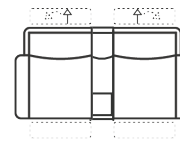

2 Seater
(Electric Motion & Telescopic Headrest & Console)
Length: 219cm
Depth: 96cm
Height: 92-104cm

2.5 Seater
(Electric Motion & Telescopic Headrest)
Length: 206cm
Depth: 96cm
Height: 92-104cm

2.5 Seater
(Electric Motion & Telescopic Headrest & Console)
Length: 239cm
Depth: 96cm
Height: 92-104cm

Length: 93cm
Depth: 96cm
Height: 92-104cm

1.25 Seat Armless

Length: 77cm
Depth: 96cm
Height: 92cm

1.25 Seat Armless
 (Electric Motion & Headrest)

Length: 77cm
Depth: 96cm
Height: 92-104cm

1.25 Seat 1 Arm
 (Electric Motion & Headrest)

Length: 103cm
Depth: 96cm
Height: 92-104cm

1.5 Seat Armless

Length: 82cm
Depth: 96cm
Height: 92cm

1.5 Seat Armless
 (Electric Motion & Headrest)

Length: 82cm
Depth: 96cm
Height: 92-104cm

1.5 Seat 1 Arm
 (Electric Motion & Headrest)

Length: 108cm
Depth: 96cm
Height: 92-104cm

Chaise

Length: 108cm
Depth: 146cm
Height: 92cm

Electric Opening Console with Drink Holders

Length: 33cm
Depth: 91cm
Height: 92cm

Special Features

- Telescopic headrests offering versatility and comfort
- Available in Performance C/S Leather in a variety of colour options