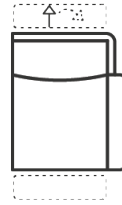

BODHI MODULAR SOFA OPTIONS:

1 Seat Armless

Length: 67cm
Depth: 96cm
Height: 92cm

1 Seat Armless
 (Electric Motion & Headrest)

Length: 67cm
Depth: 96cm
Height: 92-104cm

1 Seat 1 Arm
 (Electric Motion & Headrest)

Length: 93cm
Depth: 96cm
Height: 92-104cm

1.25 Seat Armless

Length: 77cm
Depth: 96cm
Height: 92cm

1.25 Seat Armless
 (Electric Motion & Headrest)

Length: 77cm
Depth: 96cm
Height: 92-104cm

1.25 Seat 1 Arm
 (Electric Motion & Headrest)

Length: 103cm
Depth: 96cm
Height: 92-104cm

1.5 Seat Armless

Length: 82cm
Depth: 96cm
Height: 92cm

1.5 Seat Armless
 (Electric Motion & Headrest)

Length: 82cm
Depth: 96cm
Height: 92-104cm

1.5 Seat 1 Arm
 (Electric Motion & Headrest)