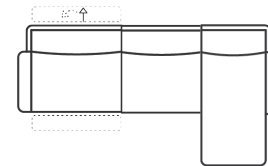

2 Seater
(Electric Motion & Telescopic Headrest & Console)
Length: 219cm
Depth: 96cm
Height: 92-104cm

2.5 Seater
(Electric Motion & Telescopic Headrest)
Length: 206cm
Depth: 96cm
Height: 92-104cm

2.5 Seater
(Electric Motion & Telescopic Headrest & Console)
Length: 239cm
Depth: 96cm
Height: 92-104cm

3 Seater
(Electric Motion & Telescopic Headrest)
Length: 216cm
Depth: 96cm
Height: 92-104cm

3 Seater
(Electric Motion & Telescopic Headrest & Console)
Length: 249cm
Depth: 96cm
Height: 92-104cm

3 Seater with Chaise
(Electric Motion & Telescopic Headrest)
Length: 298cm
Depth: 146cm
Height: 92-104cm