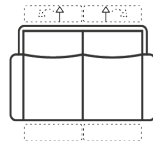

BODHI RECLINER SOFA OPTIONS:

2 Seater
(Electric Motion & Telescopic Headrest)
Length: 186cm
Depth: 96cm
Height: 92-104cm