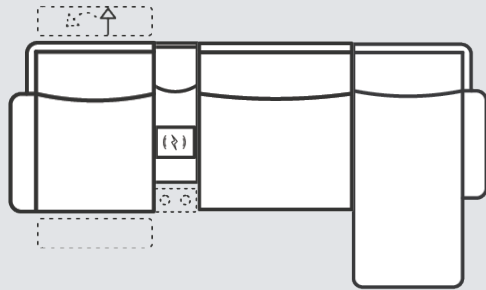

BUILD YOUR OWN MODULAR

1.5 Seat 1 Arm + Console + 1.5 Seat Armless + Chaise

Length: 331cm
Depth: 146cm
Height: 92-104cm