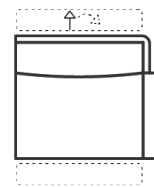

Length: 93cm
Depth: 96cm
Height: 92-104cm

1.25 Seat Armless

Length: 77cm
Depth: 96cm
Height: 92cm

1.25 Seat Armless
 (Electric Motion & Headrest)

Length: 77cm
Depth: 96cm
Height: 92-104cm

1.25 Seat 1 Arm
 (Electric Motion & Headrest)

Length: 103cm
Depth: 96cm
Height: 92-104cm

1.5 Seat Armless

Length: 82cm
Depth: 96cm
Height: 92cm

1.5 Seat Armless
 (Electric Motion & Headrest)

Length: 82cm
Depth: 96cm
Height: 92-104cm

1.5 Seat 1 Arm
 (Electric Motion & Headrest)

Length: 108cm
Depth: 96cm
Height: 92-104cm

Chaise

Length: 108cm
Depth: 146cm
Height: 92cm

Electric Opening Console with Drink Holders

Length: 33cm
Depth: 91cm
Height: 92cm

Special Features

- Telescopic headrests offering versatility and comfort
- Available in Performance C/S Leather in a variety of colour options