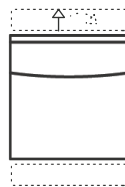

Length: 93cm
Depth: 96cm
Height: 92-104cm

1.25 Seat Armless

Length: 77cm
Depth: 96cm
Height: 92cm

1.25 Seat Armless
 (Electric Motion & Headrest)

Length: 77cm
Depth: 96cm
Height: 92-104cm

1.25 Seat 1 Arm
 (Electric Motion & Headrest)

Length: 103cm
Depth: 96cm
Height: 92-104cm

1.5 Seat Armless

Length: 82cm
Depth: 96cm
Height: 92cm

1.5 Seat Armless
 (Electric Motion & Headrest)

Length: 82cm
Depth: 96cm
Height: 92-104cm

1.5 Seat 1 Arm
 (Electric Motion & Headrest)

Length: 108cm
Depth: 96cm
Height: 92-104cm

Chaise

Length: 108cm
Depth: 146cm
Height: 92cm

Electric Opening Console with Drink Holders

Length: 33cm
Depth: 91cm
Height: 92cm

Special Features

- Telescopic headrests offering versatility and comfort
- Available in Performance C/S Leather in a variety of colour options