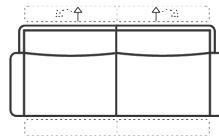

✓ Free 10 Year Peace of Mind Warranty®

✓ Made specifically to your order. Home delivery available including installation.

BODHI RECLINER SOFA OPTIONS:

2 Seater
(Electric Motion & Telescopic Headrest)
Length: 186cm
Depth: 96cm
Height: 92-104cm

2 Seater
(Electric Motion & Telescopic Headrest & Console)
Length: 219cm
Depth: 96cm
Height: 92-104cm

2.5 Seater
(Electric Motion & Telescopic Headrest)
Length: 206cm
Depth: 96cm
Height: 92-104cm

2.5 Seater
(Electric Motion & Telescopic Headrest & Console)
Length: 239cm
Depth: 96cm
Height: 92-104cm

3 Seater
(Electric Motion & Telescopic Headrest)
Length: 216cm
Depth: 96cm
Height: 92-104cm

3 Seater
(Electric Motion & Telescopic Headrest & Console)
Length: 249cm
Depth: 96cm
Height: 92-104cm

3 Seater with Chaise
(Electric Motion & Telescopic Headrest)
Length: 298cm
Depth: 146cm
Height: 92-104cm