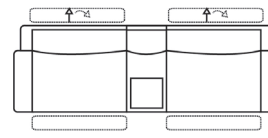

2 Seater
(Electric Motion & Telescopic Headrest & Console)
Length: 219cm
Depth: 96cm
Height: 92-104cm

2.5 Seater
(Electric Motion & Telescopic Headrest)
Length: 206cm
Depth: 96cm
Height: 92-104cm

2.5 Seater
(Electric Motion & Telescopic Headrest & Console)
Length: 239cm
Depth: 96cm
Height: 92-104cm

3 Seater
(Electric Motion & Telescopic Headrest)
Length: 216cm
Depth: 96cm
Height: 92-104cm

3 Seater
(Electric Motion & Telescopic Headrest & Console)
Length: 249cm
Depth: 96cm
Height: 92-104cm

3 Seater with Chaise
(Electric Motion & Telescopic Headrest)
Length: 298cm
Depth: 146cm
Height: 92-104cm