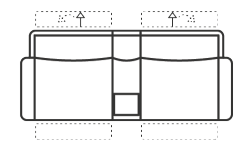

✓ Free 10 Year Peace of Mind Warranty®

✓ Made specifically to your order. Home delivery available including installation.

BODHI RECLINER SOFA OPTIONS:

2 Seater
(Electric Motion & Telescopic Headrest)
Length: 186cm
Depth: 96cm
Height: 92-104cm

2 Seater
(Electric Motion & Telescopic Headrest & Console)
Length: 219cm
Depth: 96cm
Height: 92-104cm

2.5 Seater
(Electric Motion & Telescopic Headrest)
Length: 206cm
Depth: 96cm
Height: 92-104cm

2.5 Seater
(Electric Motion & Telescopic Headrest & Console)
Length: 239cm
Depth: 96cm
Height: 92-104cm

3 Seater
(Electric Motion & Telescopic Headrest)
Length: 216cm
Depth: 96cm
Height: 92-104cm

3 Seater
(Electric Motion & Telescopic Headrest & Console)
Length: 249cm
Depth: 96cm
Height: 92-104cm

3 Seater with Chaise
(Electric Motion & Telescopic Headrest)
Length: 298cm
Depth: 146cm
Height: 92-104cm

Length: 108cm
Depth: 96cm
Height: 92-104cm

Chaise

Length: 108cm
Depth: 146cm
Height: 92cm

Electric Opening Console with Drink Holders

Length: 33cm
Depth: 91cm
Height: 92cm

Special Features

- Telescopic headrests offering versatility and comfort
- Available in Performance C/S Leather in a variety of colour options