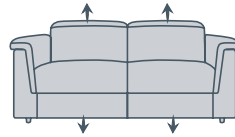

CURISO RECLINER SOFA OPTIONS:

3 Seater
(2 Electric Motions)

Length: 211cm
Depth: 94cm
Height: 71cm

2.5 Seater
(2 Electric Motions)

Length: 194cm
Depth: 94cm
Height: 71cm

Special Features:

- Available in 15+ colours (Performance)

BUILD YOUR OWN MODULAR

Terminal + Wedge Corner + Armless
1.5 Seater + 1.5 Seater 1 Arm

Length: 306cm
Depth: 242cm
Height: 71cm

1.5 Seater 1 Arm + Armless 1.5 Seater
+ Wedge Corner + Armless 1.5 Seater
+ 1.5 Seater 1 Arm

Terminal
(Adjustable Headrest)
Length: 125cm
Depth: 94cm
Height: 71cm

Armless 1.5 Seater
(Adjustable Headrest)
Length: 84cm
Depth: 94cm
Height: 71cm

Armless 1.25 Seater
(Adjustable Headrest)
Length: 75cm
Depth: 94cm
Height: 71cm