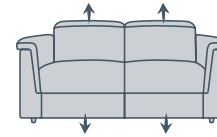

CURISO RECLINER SOFA OPTIONS:

3 Seater
(2 Electric Motions)

Length: 211cm
Depth: 94cm
Height: 71cm

2.5 Seater
(2 Electric Motions)

Length: 194cm
Depth: 94cm
Height: 71cm

Special Features:

- Available in 15+ colours (Performance)

Terminal
(Adjustable Headrest)
Length: 125cm
Depth: 94cm
Height: 71cm

Armless 1.5 Seater
(Adjustable Headrest)
Length: 84cm
Depth: 94cm
Height: 71cm

Armless 1.25 Seater
(Adjustable Headrest)
Length: 75cm
Depth: 94cm
Height: 71cm