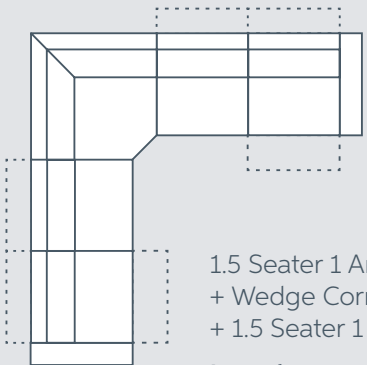

CURISO RECLINER SOFA OPTIONS:

3 Seater
(2 Electric Motions)

Length: 211cm
Depth: 94cm
Height: 71cm

2.5 Seater
(2 Electric Motions)

Length: 194cm
Depth: 94cm
Height: 71cm

Special Features:

- Available in 15+ colours (Performance)

BUILD YOUR OWN MODULAR

Terminal + Wedge Corner + Armless
1.5 Seater + 1.5 Seater 1 Arm

Length: 306cm
Depth: 242cm
Height: 71cm

1.5 Seater 1 Arm + Armless 1.5 Seater
+ Wedge Corner + Armless 1.5 Seater
+ 1.5 Seater 1 Arm

Armless 1.5 Seater
(Electric Motion)
Length: 84cm
Depth: 94cm
Height: 71cm

Armless 1.25 Seater
(Electric Motion)
Length: 75cm
Depth: 94cm
Height: 71cm

Wedge Corner
Length: 117cm
Depth: 117cm
Height: 71cm

Terminal
(Adjustable Headrest)
Length: 125cm
Depth: 94cm
Height: 71cm

Armless 1.5 Seater
(Adjustable Headrest)
Length: 84cm
Depth: 94cm
Height: 71cm

Armless 1.25 Seater
(Adjustable Headrest)
Length: 75cm
Depth: 94cm
Height: 71cm