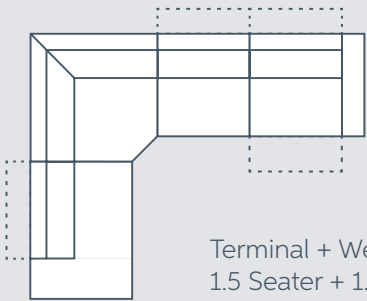

CURISO RECLINER SOFA OPTIONS:

3 Seater
(2 Electric Motions)

Length: 211cm
Depth: 94cm
Height: 71cm

2.5 Seater
(2 Electric Motions)

Length: 194cm
Depth: 94cm
Height: 71cm

Special Features:

- Available in 15+ colours (Performance)

BUILD YOUR OWN MODULAR

Terminal + Wedge Corner + Armless
1.5 Seater + 1.5 Seater 1 Arm

Length: 306cm
Depth: 242cm
Height: 71cm

1.5 Seater 1 Arm + Armless 1.5 Seater
+ Wedge Corner + Armless 1.5 Seater
+ 1.5 Seater 1 Arm

Armless 1.5 Seater
(Electric Motion)
Length: 84cm
Depth: 94cm
Height: 71cm

Armless 1.25 Seater
(Electric Motion)
Length: 75cm
Depth: 94cm
Height: 71cm

Wedge Corner
Length: 117cm
Depth: 117cm
Height: 71cm

Terminal
(Adjustable Headrest)
Length: 125cm
Depth: 94cm
Height: 71cm

Armless 1.5 Seater
(Adjustable Headrest)
Length: 84cm
Depth: 94cm
Height: 71cm

Armless 1.25 Seater
(Adjustable Headrest)
Length: 75cm
Depth: 94cm
Height: 71cm