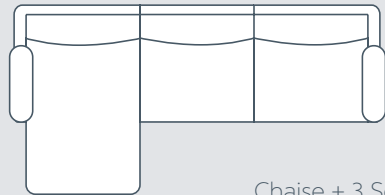

Armchair

**Length:** 114cm  
**Depth:** 97cm  
**Height:** 89cm

Ottoman

**Length:** 94cm  
**Depth:** 94cm  
**Height:** 49cm

### Special Features:

- Available in 50+ colours (Friday, Sunday, Hutton, Oregon, River, Canna)

Visit our website now to view full range of covers available:

[plush.com.au](http://plush.com.au)

Please note that all dimensions stated above are to be used as a guide only. Minor variances in dimensions may occur, subject to the manufacturer. Please see a staff member for more information. This design remains the intellectual property of Plush. Improvements or changes to this design, manufacturing techniques or dimensions may occur without notice. Please confirm details with your local Plush store before ordering. \*10 Year Peace of Mind Warranty® covers frame, leather or fabric cover, springs, foam, webbing and stitching for a period of ten years as per a pro rata schedule. Conditions and limitations apply, see in-store for details. © Plush 2022

### BUILD YOUR OWN MODULAR

1.5 Seater 1 Arm + Armless 1.5 Seater + Wedge Corner + Armless 1.5 Seater + 1.5 Seater 1 Arm  
**Length:** 316cm  
**Depth:** 316cm  
**Height:** 89cm

Chaise + 3 Seater 1 Arm  
**Length:** 304cm  
**Depth:** 157cm  
**Height:** 89cm

### FLEUR MODULAR SOFA OPTIONS:

3 Seater 1 Arm  
**Length:** 199cm  
**Depth:** 97cm  
**Height:** 89cm

1.5 Seater 1 Arm  
**Length:** 104cm  
**Depth:** 97cm  
**Height:** 89cm

Armless 1.5 Seater  
**Length:** 95cm  
**Depth:** 97cm  
**Height:** 89cm