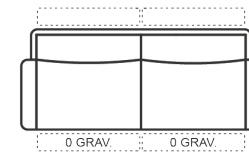

✓ Free 10 Year Peace of Mind Warranty®

✓ Made specifically to your order. Home delivery available including installation.

GAIA RECLINER SOFA OPTIONS:

2.5 Seater
(2 Electric Motions & 2 Power Headrests)

Length: 206-236cm
Depth: 105cm
Height: 71-96cm

3 Seater
(2 Electric Motions & 2 Power Headrests)

Length: 233-263cm
Depth: 105cm
Height: 71-96cm

Armchair
(Electric Motion & Power Headrest)

Length: 129-144cm
Depth: 105cm
Height: 71-96cm

6 Seater Corner Terminal
(Electric Motion & Power Headrest)