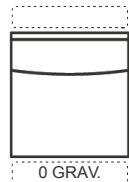

BUILD YOUR OWN MODULAR

1.25 Seat 1 Arm + 1.25 Seat Armless + 1.25 Seat 1 Arm

Length: 281-311cm
Depth: 105cm
Height: 71-96cm

Terminal Corner+ 1.5 Seat Armless+ 1.5 Seat Armless
 + 1.5 Seat 1 Arm

Length: 402.5-417.5cm
Depth: 230cm
Height: 71-96cm

GAIA MODULAR SOFA OPTIONS:

1.25 Seat Armless

Length: 75cm
Depth: 105cm
Height: 71-96cm

1.25 Seat Armless
 (Electric Motion & Headrest)

Length: 75cm
Depth: 105cm
Height: 71-96cm

1.25 Seat 1 Arm
 (Electric Motion & PowerHeadrest)

Length: 103-118cm
Depth: 105cm
Height: 71-96cm

1.5 Seat Armless

Length: 90.5cm
Depth: 105cm
Height: 71-96cm

1.5 Seat Armless
 (Electric Motion & Headrest)

Length: 90.5cm
Depth: 105cm
Height: 71-96cm

1.5 Seat 1 Arm
 (Electric Motion & PowerHeadrest)

Length: 116.5-131.5cm
Depth: 105cm
Height: 71-96cm

Terminal Corner

Length: 105cm
Depth: 230cm
Height: 71-96cm

Wedge Corner

Length: 121cm
Depth: 121cm
Height: 71cm

Special Features

- Zero gravity recliners provide a weightless sensation
- Available in 15+ colours (Performance)
- Arm storage offers a discrete solution to declutter your living space
- When the arm storage fully opens, it adds 15cm to the width on each side