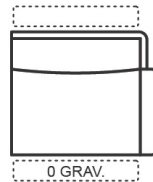

GAIA MODULAR SOFA OPTIONS:

1.25 Seat Armless

Length: 75cm
Depth: 105cm
Height: 71-96cm

1.25 Seat Armless
 (Electric Motion & Headrest)

Length: 75cm
Depth: 105cm
Height: 71-96cm

1.25 Seat 1 Arm
 (Electric Motion & PowerHeadrest)

Length: 103-118cm
Depth: 105cm
Height: 71-96cm

1.5 Seat Armless

Length: 90.5cm
Depth: 105cm
Height: 71-96cm

1.5 Seat Armless
 (Electric Motion & Headrest)

Length: 90.5cm
Depth: 105cm
Height: 71-96cm

1.5 Seat 1 Arm
 (Electric Motion & PowerHeadrest)

Length: 116.5-131.5cm
Depth: 105cm
Height: 71-96cm

Terminal Corner

Length: 105cm
Depth: 230cm
Height: 71-96cm

Wedge Corner

Length: 121cm
Depth: 121cm
Height: 71cm

Special Features

- Zero gravity recliners provide a weightless sensation
- Available in 15+ colours (Performance)
- Arm storage offers a discrete solution to declutter your living space
- When the arm storage fully opens, it adds 15cm to the width on each side