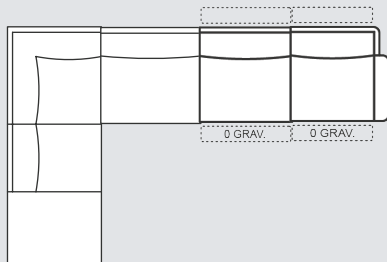

Length: 279-294cm
Depth: 230cm
Height: 71-96cm

Special Features

- Zero gravity recliners provide a weightless sensation
- Available in 15+ colours (Performance)
- Arm storage offers a discrete solution to declutter your living space
- When the arm storage fully opens, it adds 15cm to the width on each side

BUILD YOUR OWN MODULAR

1.25 Seat 1 Arm + 1.25 Seat Armless + 1.25 Seat 1 Arm

Length: 281-311cm
Depth: 105cm
Height: 71-96cm

Terminal Corner+ 1.5 Seat Armless+ 1.5 Seat Armless
 + 1.5 Seat 1 Arm

Length: 402.5-417.5cm
Depth: 230cm
Height: 71-96cm

GAIA MODULAR SOFA OPTIONS:

1.25 Seat Armless

Length: 75cm
Depth: 105cm
Height: 71-96cm

1.25 Seat Armless
 (Electric Motion & Headrest)

Length: 75cm
Depth: 105cm
Height: 71-96cm

1.25 Seat 1 Arm
 (Electric Motion & PowerHeadrest)