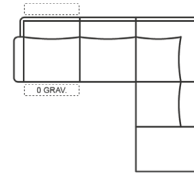

✓ Free 10 Year Peace of Mind Warranty®

✓ Made specifically to your order. Home delivery available including installation.

GAIA RECLINER SOFA OPTIONS:

2.5 Seater
(2 Electric Motions & 2 Power Headrests)

Length: 206-236cm
Depth: 105cm
Height: 71-96cm

3 Seater
(2 Electric Motions & 2 Power Headrests)

Length: 233-263cm
Depth: 105cm
Height: 71-96cm

Armchair
(Electric Motion & Power Headrest)

Length: 129-144cm
Depth: 105cm
Height: 71-96cm

6 Seater Corner Terminal
(Electric Motion & Power Headrest)

Length: 279-294cm
Depth: 230cm
Height: 71-96cm

Special Features

- Zero gravity recliners provide a weightless sensation
- Available in 15+ colours (Performance)
- Arm storage offers a discrete solution to declutter your living space
- When the arm storage fully opens, it adds 15cm to the width on each side