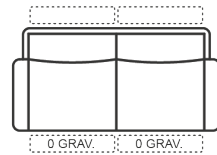

GAIA RECLINER SOFA OPTIONS:

2.5 Seater
(2 Electric Motions & 2 Power Headrests)

Length: 206-236cm
Depth: 105cm
Height: 71-96cm