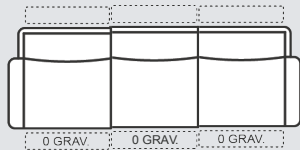

BUILD YOUR OWN MODULAR

1.25 Seat 1 Arm + 1.25 Seat Armless + 1.25 Seat 1 Arm

Length: 281-311cm
Depth: 105cm
Height: 71-96cm

Terminal Corner+ 1.5 Seat Armless+ 1.5 Seat Armless
+ 1.5 Seat 1 Arm

Length: 402.5-417.5cm
Depth: 230cm
Height: 71-96cm

GAIA MODULAR SOFA OPTIONS:

Length: 75cm
Depth: 105cm
Height: 71-96cm

Length: 75cm
Depth: 105cm
Height: 71-96cm

Length: 103-118cm
Depth: 105cm
Height: 71-96cm

Length: 90.5cm
Depth: 105cm
Height: 71-96cm

Length: 90.5cm
Depth: 105cm
Height: 71-96cm

Length: 116.5-131.5cm
Depth: 105cm
Height: 71-96cm

Length: 105cm
Depth: 230cm
Height: 71-96cm

Length: 121cm
Depth: 121cm
Height: 71cm

Special Features

- Zero gravity recliners provide a weightless sensation
- Available in 15+ colours (Performance)
- Arm storage offers a discrete solution to declutter your living space
- When the arm storage fully opens, it adds 15cm to the width on each side

Visit our website now to view full range of covers available:

plush.com.au

Please note that all dimensions stated above are to be used as a guide only. Minor variances in dimensions may occur, subject to the manufacturer. Please see a staff member for more information. This design remains the intellectual property of Plush. Improvements or changes to this design, manufacturing techniques or dimensions may occur without notice. Please confirm details with your local Plush store before ordering. *10 Year Peace of Mind Warranty® covers frame, leather or fabric cover, springs, foam, webbing and stitching for a period of ten years as per a pro rata schedule. Conditions and limitations apply, see in-store for details. © Plush 2025