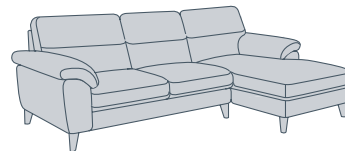

KENJI SOFA OPTIONS:

3 Seater
Length: 222cm
Depth: 95cm
Height: 90cm

2.5 Seater
Length: 212cm
Depth: 95cm
Height: 90cm

Armchair
Length: 125cm
Depth: 95cm
Height: 90cm

Ottoman
Length: 100cm
Depth: 100cm
Height: 48cm

KENJI MODULAR OPTIONS:

2.5 Seater with Chaise
 (Right-Hand Facing)
Length: 257cm
Depth: 157cm
Height: 90cm

2.5 Seater with Chaise
 (Left-Hand Facing)
Length: 257cm
Depth: 157cm
Height: 90cm

Special Features: