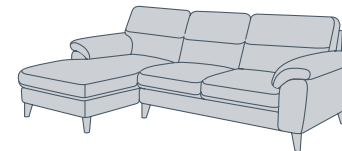

KENJI SOFA OPTIONS:

3 Seater
Length: 222cm
Depth: 95cm
Height: 90cm

2.5 Seater
Length: 212cm
Depth: 95cm
Height: 90cm

Armchair
Length: 125cm
Depth: 95cm
Height: 90cm

Ottoman
Length: 100cm
Depth: 100cm
Height: 48cm

KENJI MODULAR OPTIONS:

2.5 Seater with Chaise
 (Right-Hand Facing)
Length: 257cm
Depth: 157cm
Height: 90cm

2.5 Seater with Chaise
 (Left-Hand Facing)
Length: 257cm
Depth: 157cm
Height: 90cm

Special Features: