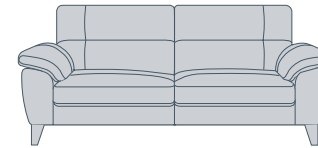

KENJI SOFA OPTIONS:

3 Seater
Length: 222cm
Depth: 95cm
Height: 90cm

2.5 Seater
Length: 212cm
Depth: 95cm
Height: 90cm

Armchair
Length: 125cm
Depth: 95cm
Height: 90cm

Ottoman
Length: 100cm
Depth: 100cm
Height: 48cm

KENJI MODULAR OPTIONS:

2.5 Seater with Chaise
 (Right-Hand Facing)
Length: 257cm
Depth: 157cm
Height: 90cm

2.5 Seater with Chaise
 (Left-Hand Facing)
Length: 257cm
Depth: 157cm
Height: 90cm

Special Features: