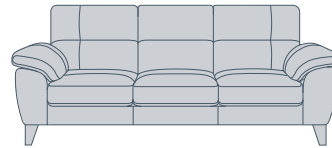

— Kenji —

Kenji 2.5 Seater featuring Performance Leather in 'Yellow' and ottoman

— Kenji —

A classic silhouette with unmatched comfort.

Offering a traditional aesthetic that is easy to style combined with lumbar support and supportive cushions – our Kenji Sofa has all you need for a luxurious sofa experience. The Kenji is upholstered with lavish leather and features supportive armrests, generously deep seating and ultra-plush cushions. Make Kenji your own with a range of configurations available to choose from including the option of an armchair and ottoman.

KENJI SOFA OPTIONS:

3 Seater
Length: 222cm
Depth: 95cm
Height: 90cm

2.5 Seater
Length: 212cm
Depth: 95cm
Height: 90cm

Armchair
Length: 125cm
Depth: 95cm
Height: 90cm

Ottoman
Length: 100cm
Depth: 100cm
Height: 48cm

KENJI MODULAR OPTIONS:

2.5 Seater with Chaise
 (Right-Hand Facing)
Length: 257cm
Depth: 157cm
Height: 90cm

2.5 Seater with Chaise
 (Left-Hand Facing)
Length: 257cm
Depth: 157cm
Height: 90cm

Special Features: