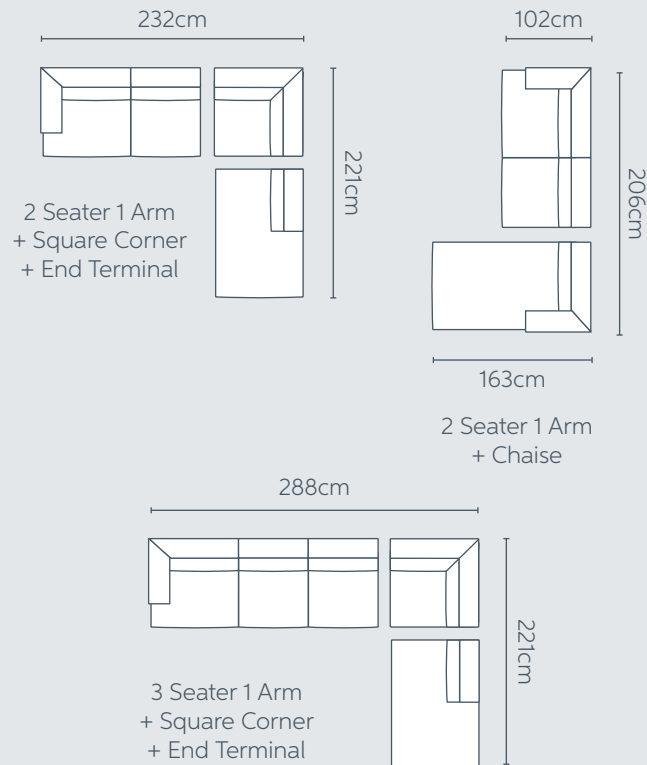

MELBOURNE PETITE STANDARD SOFA OPTIONS:

3 Seater

Length: 206cm
Depth: 102cm
Height: 89cm

2 Seater

Length: 150cm
Depth: 102cm
Height: 89cm

Armchair

Length: 94cm
Depth: 102cm
Height: 89cm

Please note:

Build your own modular

Many more configurations available.
Ask Showroom staff for assistance.

MELBOURNE PETITE MODULAR SOFA OPTIONS:

3 Seater 1 Arm
Length: 187cm
Depth: 102cm
Height: 89cm

2 Seater 1 Arm
Length: 131cm
Depth: 102cm
Height: 89cm

1 Seater 1 Arm
Length: 75cm
Depth: 102cm
Height: 89cm

Armless 2 Seater
Length: 112cm
Depth: 102cm
Height: 89cm

Armless 1 Seater
Length: 56cm
Depth: 102cm
Height: 89cm

Square Corner
Length: 101cm
Depth: 101cm
Height: 89cm

End Terminal
Length: 120cm
Depth: 102cm
Height: 89cm

Chaise
Length: 75cm
Depth: 163cm
Height: 89cm

Please Note:

- Modular: fixed seat and back cushions.
- Please note when ordering a modular, that in most cases, all non exposed side areas of the modular components have fabric panels. This will vary between leather and fabric covers.