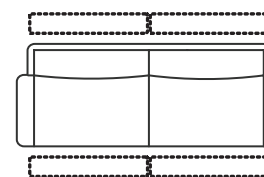

1.5 Seat Armless

(Electric Motion & Headrest)
Length: 84cm
Depth: 115-162cm
Height: 75-96cm

Electric Recliner with Electric Headrest

Length: 145cm
Depth: 115-162cm
Height: 75-96cm

2 Seater
(2 Electric Motions & Headrests)

Length: 193cm
Depth: 115-162cm
Height: 75-96cm

3 Seater
(2 Electric Motions & Headrests)

Length: 230cm
Depth: 115-162cm
Height: 75-96cm

4.5 Seater
(2 Electric Motions & Headrests)

Length: 314cm
Depth: 115-162cm
Height: 75-96cm