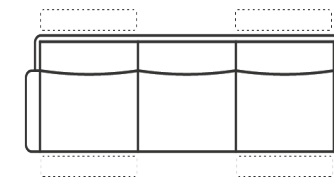

NEWTOWN RECLINER SOFA OPTIONS:

1 Seat Armless

Length: 65cm
Depth: 115cm
Height: 75-96cm

1 Seat Armless

(Electric Motion & Headrest)
Length: 65cm
Depth: 115-162cm
Height: 75-96cm

1.5 Seat Armless

Length: 84cm
Depth: 115cm
Height: 75-96cm

1.5 Seat Armless

(Electric Motion & Headrest)
Length: 84cm
Depth: 115-162cm
Height: 75-96cm

Electric Recliner with Electric Headrest

Length: 145cm
Depth: 115-162cm
Height: 75-96cm

2 Seater
(2 Electric Motions & Headrests)

Length: 193cm
Depth: 115-162cm
Height: 75-96cm

3 Seater
(2 Electric Motions & Headrests)

Length: 230cm
Depth: 115-162cm
Height: 75-96cm

4.5 Seater
(2 Electric Motions & Headrests)

Length: 314cm
Depth: 115-162cm
Height: 75-96cm