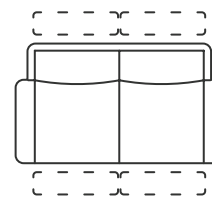

NEWTOWN RECLINER SOFA OPTIONS:

1 Seat Armless

Length: 65cm
Depth: 115cm
Height: 75-96cm

1 Seat Armless

(Electric Motion & Headrest)
Length: 65cm
Depth: 115-162cm
Height: 75-96cm

1.5 Seat Armless

Length: 84cm
Depth: 115cm
Height: 75-96cm

1.5 Seat Armless

(Electric Motion & Headrest)
Length: 84cm
Depth: 115-162cm
Height: 75-96cm

Electric Recliner with Electric Headrest

Length: 145cm
Depth: 115-162cm
Height: 75-96cm

2 Seater
(2 Electric Motions & Headrests)

Length: 193cm
Depth: 115-162cm
Height: 75-96cm

3 Seater
(2 Electric Motions & Headrests)

Length: 230cm
Depth: 115-162cm
Height: 75-96cm

4.5 Seater
(2 Electric Motions & Headrests)

Length: 314cm
Depth: 115-162cm
Height: 75-96cm