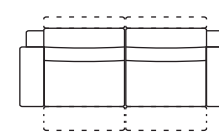

✓ Made specifically to your order. Home delivery available including installation.

OAKDEN STANDARD SOFA OPTIONS:

6 Seater Corner Terminal Modular
(Electric Motion & Power Headrest)

Length: 300cm
Depth: 245cm
Height: 81-104cm

3 Seater with Chaise
(Electric Motion & Power Headrest)

Length: 277cm
Depth: 161cm
Height: 81-104cm

3 Seater
(2 Electric Motions & 2 Power Headrests)

Length: 200cm
Depth: 110-166cm
Height: 81-104cm

4.5 Seater
(2 Electric Motions & 2 Power Headrests)