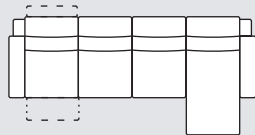

BUILD YOUR OWN MODULAR

1.5 Seater 1 Arm + Armless 1.5 Seater + 1.5 Seater 1 Arm

Length: 277cm
Depth: 110-166cm
Height: 81-104cm

1.5 Seater 1 Arm + Armless 1.5 Seater + Armless 1.5 Seater + Chaise

Length: 354cm
Depth: 161cm
Height: 81-104cm