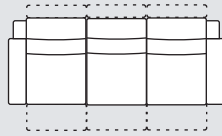

BUILD YOUR OWN MODULAR

1.5 Seater 1 Arm + Armless 1.5 Seater + 1.5 Seater 1 Arm

Length: 277cm
Depth: 110-166cm
Height: 81-104cm