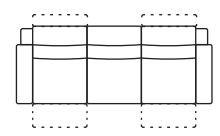

✓ Made specifically to your order. Home delivery available including installation.

OAKDEN STANDARD SOFA OPTIONS:

6 Seater Corner Terminal Modular
(Electric Motion & Power Headrest)

Length: 300cm
Depth: 245cm
Height: 81-104cm

3 Seater with Chaise
(Electric Motion & Power Headrest)

Length: 277cm
Depth: 161cm
Height: 81-104cm

3 Seater
(2 Electric Motions & 2 Power Headrests)

Length: 200cm
Depth: 110-166cm
Height: 81-104cm

4.5 Seater
(2 Electric Motions & 2 Power Headrests)