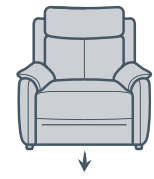

Armchair (Electric Motion & Headrest)
Length: 94cm
Depth: 99cm
Height: 103cm

Special Features:

- Available in 10+ colours (Natural Oslo Leather)
- The drop down table includes a charging station and stainless steel cup holders.

Visit our website now to view full range of covers available:

plush.com.au

Please note that all dimensions stated above are to be used as a guide only. Minor variances in dimensions may occur, subject to the manufacturer. Please see a staff member for more information. This design remains the intellectual property of Plush. Improvements or changes to this design, manufacturing techniques or dimensions may occur without notice. Please confirm details with your local Plush store before ordering. *10 Year Peace of Mind Warranty® covers frame, leather or fabric cover, springs, foam, webbing and stitching for a period of ten years as per a pro rata schedule. Conditions and limitations apply, see in-store for details. © Plush 2023