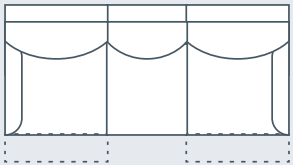

### BUILD YOUR OWN

1 Seater 1 Arm (E) + Armless 1 Seater (E) + 1 Seater 1 Arm (E)

**Length:** 216cm  
**Depth:** 99cm  
**Height:** 103cm

1 Seater 1 Arm (E) + Armless 1 Seater + 1 Seater 1 Arm (E)

**Length:** 216cm  
**Depth:** 99cm  
**Height:** 103cm