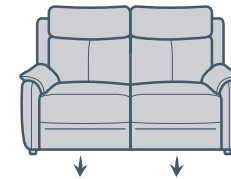

### OLIVER RECLINER SOFA OPTIONS:

3 Seater with Drop Down Table (2 Electric Motions & Headrests)  
**Length:** 216cm  
**Depth:** 99cm  
**Height:** 103cm

3 Seater (2 Electric Motions & Headrests)  
**Length:** 216cm  
**Depth:** 99cm  
**Height:** 103cm