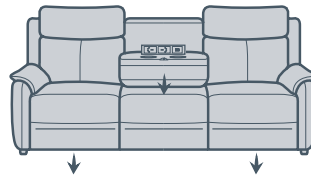

Recliner

Electric

Leather

Power Headrest

USB Port

Cup Holders

- ✓ Made exclusively for Plush to our Australian design teams specifications.
- ✓ Free 10 Year Peace of Mind Warranty®
- ✓ Extensive choice of luxurious and premium leathers
- ✓ Made specifically to your order. Home delivery available including installation.

### OLIVER RECLINER SOFA OPTIONS:

3 Seater with Drop Down Table (2 Electric Motions & Headrests)  
**Length:** 216cm  
**Depth:** 99cm  
**Height:** 103cm

3 Seater (2 Electric Motions & Headrests)  
**Length:** 216cm  
**Depth:** 99cm  
**Height:** 103cm