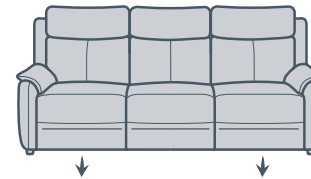

### OLIVER RECLINER SOFA OPTIONS:

3 Seater with Drop Down Table (2 Electric Motions & Headrests)  
**Length:** 216cm  
**Depth:** 99cm  
**Height:** 103cm

3 Seater (2 Electric Motions & Headrests)  
**Length:** 216cm  
**Depth:** 99cm  
**Height:** 103cm