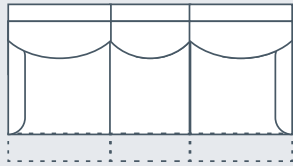

2 Seater (2 Electric Motions & Headrests)  
**Length:** 155cm  
**Depth:** 99cm  
**Height:** 103cm

Armchair (Electric Motion & Headrest)  
**Length:** 94cm  
**Depth:** 99cm  
**Height:** 103cm

### BUILD YOUR OWN

1 Seater 1 Arm (E) + Armless 1 Seater (E) + 1 Seater 1 Arm (E)

**Length:** 216cm  
**Depth:** 99cm  
**Height:** 103cm

1 Seater 1 Arm (E) + Armless 1 Seater + 1 Seater 1 Arm (E)

**Length:** 216cm  
**Depth:** 99cm  
**Height:** 103cm