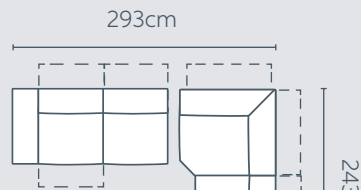

OLSEN STANDARD SOFA OPTIONS:

2.5 Seater
Length: 214cm
Depth: 113cm
Height: 75cm

2.5 Seater Small
Length: 198cm
Depth: 113cm
Height: 75cm

2 Seater
Length: 170cm
Depth: 113cm
Height: 75cm

Armchair
Length: 110cm
Depth: 113cm
Height: 75cm

Armchair
 (Electric Motion)
Length: 110cm
Depth: 113cm
Height: 75cm

Special Features:

- USB port located on incliner button
- Control your level of comfort with adjustable headrests

Please Note:

- The suggested weight capacity per mechanism is approximately 120kg
- Height with headrest up: 95cm

BUILD YOUR OWN MODULAR

1.25 Seater 1 Arm + Armless 1.25 Seater + 1.25 Seater 1 Arm

2.5 Seater 1 Arm + Terminal

OLSEN MODULAR SOFA OPTIONS:

2.5 Seater 1 Arm
(2 Electric Motions)
Length: 173cm
Depth: 113cm
Height: 75cm

2.5 Seater 1 Arm
(1 Electric Motion)
Length: 173cm
Depth: 113cm
Height: 75cm

2 Seater 1 Arm
(2 Electric Motions)
Length: 145cm
Depth: 113cm
Height: 75cm

2 Seater 1 Arm
Length: 144cm
Depth: 113cm
Height: 75cm