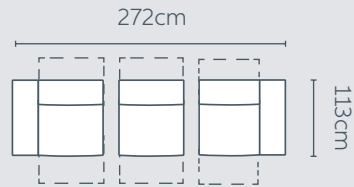

BUILD YOUR OWN MODULAR

1.25 Seater 1 Arm + Armless 1.25 Seater + 1.25 Seater 1 Arm