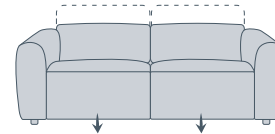

OLSEN STANDARD SOFA OPTIONS:

2.5 Seater
Length: 214cm
Depth: 113cm
Height: 75cm

2.5 Seater Small
Length: 198cm
Depth: 113cm
Height: 75cm

2 Seater
Length: 170cm
Depth: 113cm
Height: 75cm

Armchair
Length: 110cm
Depth: 113cm
Height: 75cm

OLSEN INCLINER SOFA OPTIONS:

2.5 Seater
 (Electric Motion)
Length: 214cm
Depth: 113cm
Height: 75cm

2.5 Seater Small
 (Electric Motion)
Length: 198cm
Depth: 113cm
Height: 75cm

2.5 Seater
 (Electric Motion)
Length: 170cm
Depth: 113cm
Height: 75cm

Armchair
 (Electric Motion)
Length: 110cm
Depth: 113cm
Height: 75cm

Special Features:

- USB port located on incliner button
- Control your level of comfort with adjustable headrests

Please Note:

- The suggested weight capacity per mechanism is approximately 120kg
- Height with headrest up: 95cm