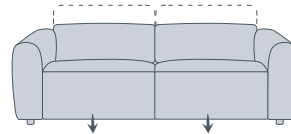

OLSEN STANDARD SOFA OPTIONS:

2.5 Seater
Length: 214cm
Depth: 113cm
Height: 75cm

2.5 Seater Small
Length: 198cm
Depth: 113cm
Height: 75cm

2 Seater
Length: 170cm
Depth: 113cm
Height: 75cm

Armchair
Length: 110cm
Depth: 113cm
Height: 75cm

OLSEN INCLINER SOFA OPTIONS:

2.5 Seater
 (Electric Motion)
Length: 214cm
Depth: 113cm
Height: 75cm

2.5 Seater Small
 (Electric Motion)
Length: 198cm
Depth: 113cm
Height: 75cm

2.5 Seater
 (Electric Motion)
Length: 170cm
Depth: 113cm
Height: 75cm

Armchair
 (Electric Motion)
Length: 110cm
Depth: 113cm
Height: 75cm

Special Features:

- USB port located on incliner button
- Control your level of comfort with adjustable headrests

Please Note:

- The suggested weight capacity per mechanism is approximately 120kg
- Height with headrest up: 95cm