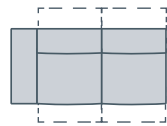

BUILD YOUR OWN MODULAR

1.25 Seater 1 Arm + Armless 1.25 Seater + 1.25 Seater 1 Arm

2.5 Seater 1 Arm + Terminal

OLSEN MODULAR SOFA OPTIONS:

2.5 Seater 1 Arm
(2 Electric Motions)
Length: 173cm
Depth: 113cm
Height: 75cm

2.5 Seater 1 Arm
(1 Electric Motion)
Length: 173cm
Depth: 113cm
Height: 75cm

2 Seater 1 Arm
(2 Electric Motions)
Length: 145cm
Depth: 113cm
Height: 75cm

2 Seater 1 Arm
Length: 144cm
Depth: 113cm
Height: 75cm

1.5 Seater 1 Arm
(Electric Motion)
Length: 107cm
Depth: 113cm
Height: 75cm

1.25 Seater 1 Arm
(Electric Motion)
Length: 99cm
Depth: 113cm
Height: 75cm

1.25 Seater 1 Arm
Length: 99cm
Depth: 113cm
Height: 75cm