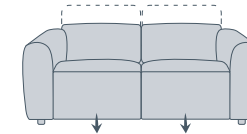

OLSEN STANDARD SOFA OPTIONS:

2.5 Seater
Length: 214cm
Depth: 113cm
Height: 75cm

2.5 Seater Small
Length: 198cm
Depth: 113cm
Height: 75cm

2 Seater
Length: 170cm
Depth: 113cm
Height: 75cm

Armchair
Length: 110cm
Depth: 113cm
Height: 75cm

OLSEN INCLINER SOFA OPTIONS:

2.5 Seater
 (Electric Motion)
Length: 214cm
Depth: 113cm
Height: 75cm

2.5 Seater Small
 (Electric Motion)
Length: 198cm
Depth: 113cm
Height: 75cm

2.5 Seater
 (Electric Motion)
Length: 170cm
Depth: 113cm
Height: 75cm

Armchair
 (Electric Motion)
Length: 110cm
Depth: 113cm
Height: 75cm

Special Features:

- USB port located on incliner button
- Control your level of comfort with adjustable headrests

Please Note:

- The suggested weight capacity per mechanism is approximately 120kg
- Height with headrest up: 95cm