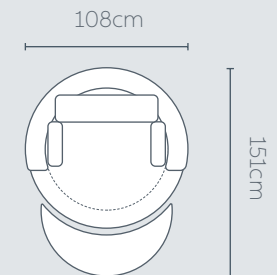

Build your own modular

- ✓ Made exclusively for Plush to our Australian design teams specifications
- ✓ Free 10 Year Peace of Mind Warranty®
- ✓ Extensive choice of luxurious and premium fabrics
- ✓ Made specifically to your order. Home delivery available including installation.

Visit our website now to view full range of covers available:

[plush.com.au](https://www.plush.com.au)

Please note that all dimensions stated above are to be used as a guide only. Minor variances in dimensions may occur, subject to the manufacturer. Please see a staff member for more information. This design remains the intellectual property of Plush. Improvements or changes to this design, manufacturing techniques or dimensions may occur without notice. Please confirm details with your local Plush store before ordering. *10 Year Peace of Mind Warranty® covers frame, leather or fabric cover, springs, foam, webbing and stitching for a period of ten years as per a pro rata schedule. Conditions and limitations apply, see in-store for details. © Plush 2023