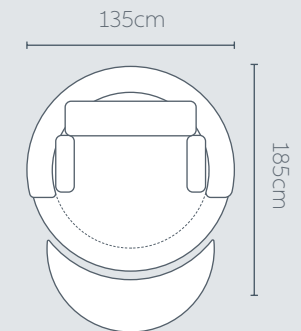

Build your own modular

- ✓ Made exclusively for Plush to our Australian design teams specifications
- ✓ Free 10 Year Peace of Mind Warranty®
- ✓ Extensive choice of luxurious and premium fabrics
- ✓ Made specifically to your order. Home delivery available including installation.

Visit our website now to view full range of covers available:

[plush.com.au](https://www.plush.com.au)

Please note that all dimensions stated above are to be used as a guide only. Minor variances in dimensions may occur, subject to the manufacturer. Please see a staff member for more information. This design remains the intellectual property of Plush. Improvements or changes to this design, manufacturing techniques or dimensions may occur without notice. Please confirm details with your local Plush store before ordering. *10 Year Peace of Mind Warranty® covers frame, leather or fabric cover, springs, foam, webbing and stitching for a period of ten years as per a pro rata schedule. Conditions and limitations apply, see in-store for details. © Plush 2023