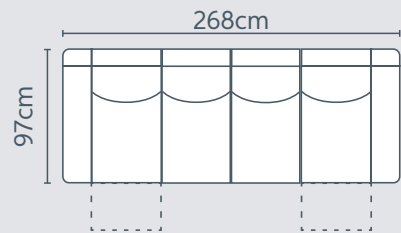

STRATFORD SOFA OPTIONS:

3 Seater
Length: 206cm
Depth: 102cm
Height: 100cm

2 Seater
Length: 150cm
Depth: 102cm
Height: 100cm

Armchair
Length: 93cm
Depth: 102cm
Height: 100cm

Ottoman
Length: 74cm
Depth: 58cm
Height: 46cm

STRATFORD RECLINER SOFA OPTIONS:

3 Seater (Standard or Electric Motion)
Length: 206cm
Depth: 97cm
Height: 100cm

2 Seater (Standard or Electric Motion)
Length: 150cm
Depth: 97cm
Height: 100cm

Recliner (Standard or Electric Motion)
Length: 93cm
Depth: 97cm
Height: 100cm

Lift Chair (Electric Motion)
Length: 91cm
Depth: 97cm
Height: 102cm

Please note:

- The suggested weight capacity per mechanism is approximately 120kg

Visit our website now to view full range of covers available:
plush.com.au

BUILD YOUR OWN MODULAR

1 Seater 1 Arm + Armless 1 Seater +
Armless 1 Seater + 1 Seater 1 Arm

STRATFORD MODULAR SOFA OPTIONS:

1 Seater 1 Arm
(Standard or
Electric Motion)
Length: 77cm
Depth: 97cm
Height: 100cm