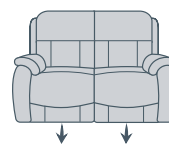

STRATFORD SOFA OPTIONS:

3 Seater
Length: 206cm
Depth: 102cm
Height: 100cm

2 Seater
Length: 150cm
Depth: 102cm
Height: 100cm

Armchair
Length: 93cm
Depth: 102cm
Height: 100cm

Ottoman
Length: 74cm
Depth: 58cm
Height: 46cm

STRATFORD RECLINER SOFA OPTIONS:

3 Seater (Standard or Electric Motion)
Length: 206cm
Depth: 97cm
Height: 100cm

2 Seater (Standard or Electric Motion)
Length: 150cm
Depth: 97cm
Height: 100cm

Recliner (Standard or Electric Motion)
Length: 93cm
Depth: 97cm
Height: 100cm