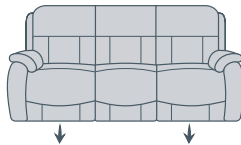

STRATFORD SOFA OPTIONS:

3 Seater
Length: 206cm
Depth: 102cm
Height: 100cm

2 Seater
Length: 150cm
Depth: 102cm
Height: 100cm

Armchair
Length: 93cm
Depth: 102cm
Height: 100cm

Ottoman
Length: 74cm
Depth: 58cm
Height: 46cm

STRATFORD RECLINER SOFA OPTIONS:

3 Seater (Standard or Electric Motion)
Length: 206cm
Depth: 97cm
Height: 100cm

2 Seater (Standard or Electric Motion)
Length: 150cm
Depth: 97cm
Height: 100cm

Recliner (Standard or Electric Motion)
Length: 93cm
Depth: 97cm
Height: 100cm