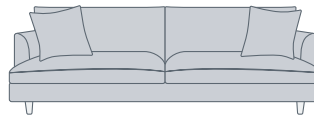

Featuring elevated timber legs, a slim arm profile and loose cushions (as well as included scatter cushions), you'll experience uncompromised comfort. Customise the Venice to suit your home and decor with a range of configurations and leathers available.

VENICE STANDARD SOFA OPTIONS:

3 Seater
Length: 239cm
Depth: 102cm
Height: 79cm

2.5 Seater
Length: 212cm
Depth: 102cm
Height: 79cm

2 Seater
Length: 181cm
Depth: 102cm
Height: 79cm

Armchair
Length: 135cm
Depth: 102cm
Height: 79cm