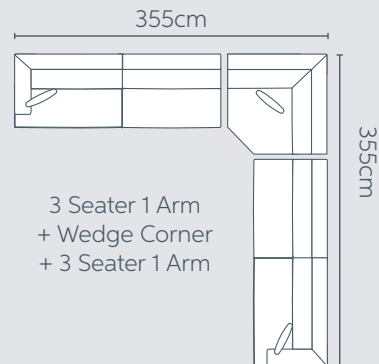

BUILD YOUR OWN MODULAR

Many more configurations available.
Ask one of our Sofa Specialists for assistance.

VENICE MODULAR SOFA OPTIONS:

Special Features:

- Scatter cushions included
- Available in 20+ colours (Performance & Dakota Leathers)

Visit our website now to view full range of covers available:

plush.com.au

Please note that all dimensions stated above are to be used as a guide only. Minor variances in dimensions may occur, subject to the manufacturer. Please see a staff member for more information. This design remains the intellectual property of Plush. Improvements or changes to this design, manufacturing techniques or dimensions may occur without notice. Please confirm details with your local Plush store before ordering. *10 Year Peace of Mind Warranty® covers frame, leather or fabric cover, springs, foam, webbing and stitching for a period of ten years as per a pro rata schedule. Conditions and limitations apply, see in-store for details. © Plush 2023