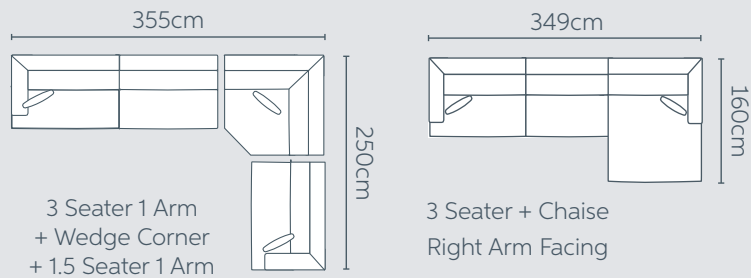

BUILD YOUR OWN MODULAR

Many more configurations available.
Ask one of our Sofa Specialists for assistance.

VENICE MODULAR SOFA OPTIONS:

Special Features:

- Scatter cushions included
- Available in 20+ colours (Performance & Dakota Leathers)

Visit our website now to view full range of covers available:

plush.com.au

Please note that all dimensions stated above are to be used as a guide only. Minor variances in dimensions may occur, subject to the manufacturer. Please see a staff member for more information. This design remains the intellectual property of Plush. Improvements or changes to this design, manufacturing techniques or dimensions may occur without notice. Please confirm details with your local Plush store before ordering. *10 Year Peace of Mind Warranty® covers frame, leather or fabric cover, springs, foam, webbing and stitching for a period of ten years as per a pro rata schedule. Conditions and limitations apply, see in-store for details. © Plush 2023