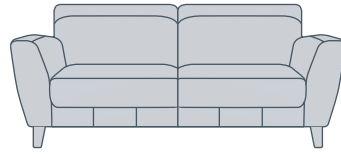

— Zelda —

Zelda 3 Seater featuring Alpine Leather in 'Tan'

Plush® think sofas

— Zelda —

A timeless living room centerpiece

Our dynamic Zelda sofa will look stylish in any living space from a contemporary family home to a retro-inspired loft. The buttery soft leather makes for a luxurious sofa experience whilst remaining practical without lacking style and character.

ZELDA STANDARD SOFA OPTIONS:

3 Seater

Length: 215cm
Depth: 92cm
Height: 87cm

2 Seater

Length: 174cm
Depth: 92cm
Height: 87cm

Ottoman

Length: 107cm
Depth: 70cm
Height: 47cm

Please note: