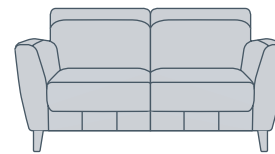

— Zelda —

Zelda 3 Seater featuring Alpine Leather in 'Tan'

Plush® think sofas

— Zelda —

A timeless living room centerpiece

Our dynamic Zelda sofa will look stylish in any living space from a contemporary family home to a retro-inspired loft. The buttery soft leather makes for a luxurious sofa experience whilst remaining practical without lacking style and character.

ZELDA STANDARD SOFA OPTIONS:

3 Seater

Length: 215cm
Depth: 92cm
Height: 87cm

2 Seater

Length: 174cm
Depth: 92cm
Height: 87cm

Ottoman

Length: 107cm
Depth: 70cm
Height: 47cm

Please note: